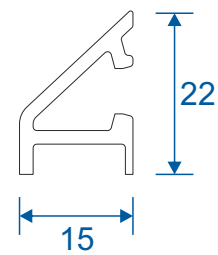

VL72 - Weather Drip