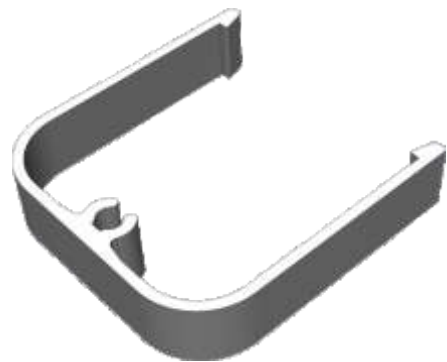

VG533 - Heavy Duty Cover Cap