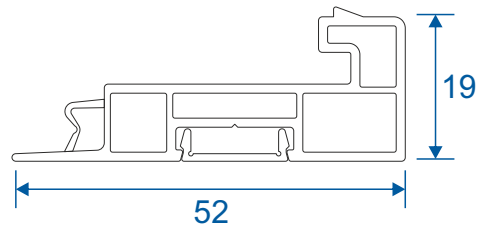

VG553 / UG852 - PVC Interlock & Infill